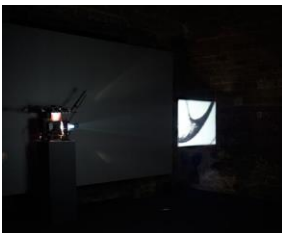

North Viewing Room

TACITA DEAN

The Friar's Doodle, 2010

16mm colour film, mute, 13 minutes, continuous

Edition of 4

[12760]