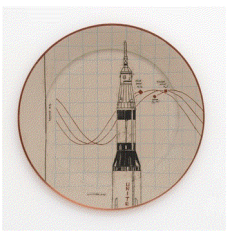

Tavares Strachan
Thylacine, 2024
 Ceramic
 Diameter: 14 1/4 in. (36.2 cm)
 Depth: 2 in. (5.1 cm)
 (29673)

Tavares Strachan
Super Soaker, 2024
 Ceramic
 Diameter: 14 1/4 in. (36.2 cm)
 Depth: 2 in. (5.1 cm)
 (29669)

Tavares Strachan
History of Flight, 2024
 Ceramic
 Diameter: 14 1/4 in. (36.2 cm)
 Depth: 2 in. (5.1 cm)
 (29405)

Tavares Strachan
Selassie Rorschach, 2024
 Ceramic
 Diameter: 14 1/4 in. (36.2 cm)
 Depth: 2 in. (5.1 cm)
 (29641)

Tavares Strachan
RHL Jnr, 2024
 Ceramic
 Diameter: 14 1/4 in. (36.2 cm)
 Depth: 2 in. (5.1 cm)
 (29671)

Tavares Strachan
 1909, 2024
 Ceramic
 Diameter: 14 1/4 in. (36.2 cm)
 Depth: 2 in. (5.1 cm)
 (29408)