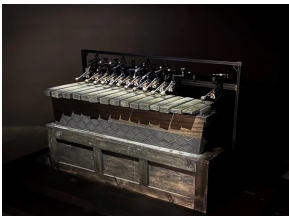

Tavares Strachan
Apollo's Teacher (Blind Tom Wiggins), 2025
East African balaphone, bene wood, electrical components
Balaphone: 12 1/2 x 55 x 19 1/2 in. (31.8 x 139.7 x 49.5 cm)
37 1/2 x 59 1/4 x 29 in. (95.3 x 150.5 x 73.7 cm) (overall)
(29638)