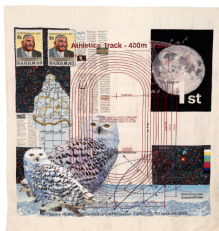

Tavares Strachan

Shadow Maps (The Snowy Owl), 2022

Handwoven mohair tapestry

129 7/8 x 129 7/8 in. (330 x 330 cm)

Edition of 3 plus 1 artist's proof plus 1 studio proof

(26672)