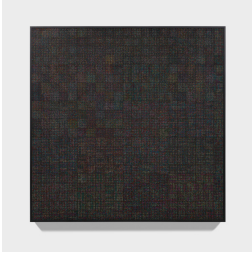

Second Floor North Gallery

Tavares Strachan
Gemini I (Woman King), 2025
Pigment, acrylic, paper on panel
Panel: 84 x 84 x 2 in. (213.4 x 213.4 x 5.1 cm)
Frame: 85 5/8 x 85 5/8 x 1 3/8 in. (217.5 x 217.5 x 3.5 cm)
(29629)