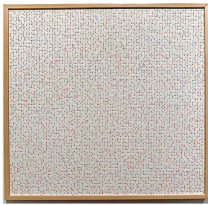

Second Floor Viewing Rooms

Tavares Strachan
Grandfather of Zeus II (Robert Smalls), 2025
Pigment, acrylic, paper on panel
Panel: 31 1/2 x 30 in. (80 x 76.2 cm)
Frame: 33 1/4 x 31 1/4 x 1 3/8 in. (84.5 x 79.4 x 3.5 cm)
(29667)