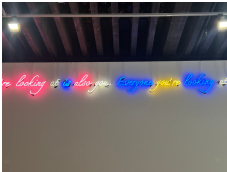

Encyclopedia of Invisibility (Pocket Guide), 2024

Leather, gilding, archival paper, lucite box and stand

Overall: 9 1/4 x 12 1/8 x 10 in. (23.5 x 30.8 x 25.4 cm)

Edition of 250

(28349)

First Floor North Gallery