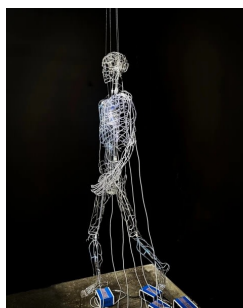

Marble, flocked hair

24 3/4 x 16 1/8 x 13 3/8 in. (63 x 41 x 34 cm)

(29625)

Tavares Strachan
Oshun (Red Star), 2025
 Flocked hair on canvas
 72 1/2 x 72 1/2 x 2 1/4 in. (184.2 x 184.2 x 5.7 cm)
 (29626)

First Floor Viewing Rooms