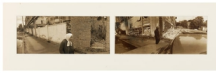

Boris Mikhailov
By the Ground, 1991
Photograph
Mat: 8 1/4 x 26 in. (21 x 66 cm)
Sheet: 7 3/4 x 11 3/4 in. (19.7 x 29.8 cm) [each]
Edition of 7
(29510)