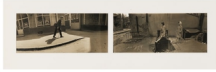

Boris Mikhailov
By the Ground, 1991
Photograph
Mat: 8 1/4 x 26 in. (21 x 66 cm)
Sheet: 7 3/4 x 11 3/4 in. (19.7 x 29.8 cm) [each]
Edition of 7
(29491)