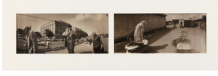

Boris Mikhailov
By the Ground, 1991
Photograph
Mat: 8 1/4 x 26 in. (21 x 66 cm)
Sheet: 7 3/4 x 11 3/4 in. (19.7 x 29.8 cm) [each]
Edition of 7
(29488)