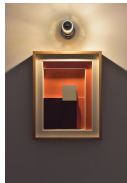

## FRONT DESK

*Défense de rire*, 2025

Lamp (Pailla Wall Lamp, design by Eileen Gray, 1927), bulb, stencil, acrylic, illumination program  
Dimensions variable

Lamp: 4 3/4 x 3 3/8 in. (12 x 8.5 cm)

Edition of 3 plus 1 artist's proofs  
(29550)

## LOWER FLOOR

*E for Eileen*, 2023

4K video, color, sound; 22 min.

Edition of 3 plus 1 artist's proof  
(28900)

*Souvenir (after a photograph by Eileen Gray)*, 2025

Transparency, gouache, light box

Hand-painted print: 5 3/4 x 8 1/2 in. (14.5 x 21.5 cm)

Frame: 12 x 14 3/4 x 1 3/8 in. (30.6 x 37.6 x 3.4 cm)  
(29552)

*Solarium ensoleillé*, 2025

Mat board (passe-partout), lamp (Pailla Wall Lamp, design by Eileen Gray, 1927), bulb, acrylic, illumination program