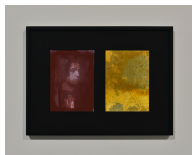

## LOWER FLOOR

*E for Eileen*, 2023

4K video, color, sound; 22 min.

Edition of 3 plus 1 artist's proof  
(28900)

*Souvenir (after a photograph by Eileen Gray)*, 2025

Transparency, gouache, light box

Hand-painted print: 5 3/4 x 8 1/2 in. (14.5 x 21.5 cm)

Frame: 12 x 14 3/4 x 1 3/8 in. (30.6 x 37.6 x 3.4 cm)  
(29552)

*Solarium ensoleillé*, 2025

Mat board (passe-partout), lamp (Pailla Wall Lamp, design by Eileen Gray, 1927), bulb, acrylic, illumination program

14 1/8 x 18 1/2 x 2 3/8 in. (36 x 47 x 6 cm)

(29551)

*Portrait Recto/Verso*, 2025

Transparency, gouache, light box

Hand-painted prints: 6 1/8 x 8 1/2 in. (15.5 x 21.5 cm) (each)

Frame: 14 3/4 x 20 1/8 x 1 3/8 in. (37.6 x 51 x 3.4 cm)  
(29553)

*Monsieur Gray*, 2025

Transparency, gouache, light box

Hand-painted print: 4 5/8 x 7 1/2 in. (11.7 x 19.2 cm)

Frame: 13 7/8 x 13 7/8 x 1 3/8 in. (35.3 x 27.8 x 3.4 cm)  
(29554)

79 RUE DU TEMPLE 75003 PARIS TEL. +33 1 48 04 70 52