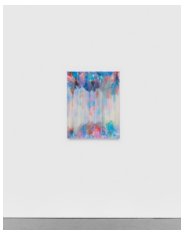

Bernard Frize
Vion, 2023
Acrylic and resin on canvas
35 3/8 x 27 1/2 in. (90 x 70 cm)
(29305)