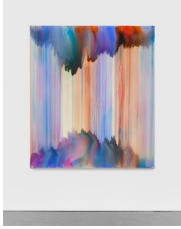

Bernard Frize
Irfan, 2024
Acrylic and resin on canvas
72 7/8 x 63 in. (185 x 160 cm)
(29303)

Bernard Frize
Jobu, 2024
Acrylic and resin on canvas
70 7/8 x 63 in. (180 x 160 cm)
(29302)

Bernard Frize
Zano, 2024
Acrylic and resin on canvas
72 7/8 x 63 in. (185 x 160 cm)
(29300)

Bernard Frize
Kasi, 2024
Acrylic and resin on canvas
72 7/8 x 63 in. (185 x 160 cm)
(29304)

MARIAN GOODMAN GALLERY

Bernard Frize
Voni, 2024
Acrylic and resin on canvas
74 3/4 x 65 in. (190 x 165 cm)
(29306)