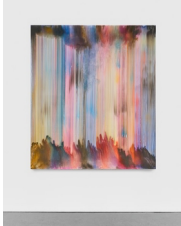

Bernard Frize
Irfan, 2024
Acrylic and resin on canvas
72 7/8 x 63 in. (185 x 160 cm)
(29303)

Bernard Frize
Jobu, 2024
Acrylic and resin on canvas
70 7/8 x 63 in. (180 x 160 cm)
(29302)

Bernard Frize
Zano, 2024
Acrylic and resin on canvas
72 7/8 x 63 in. (185 x 160 cm)
(29300)

Bernard Frize
Kasi, 2024
Acrylic and resin on canvas
72 7/8 x 63 in. (185 x 160 cm)
(29304)

MARIAN GOODMAN GALLERY

Bernard Frize
Voni, 2024
Acrylic and resin on canvas
74 3/4 x 65 in. (190 x 165 cm)
(29306)