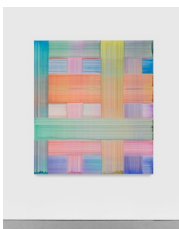

MARIAN GOODMAN GALLERY

BERNARD FRIZE *Shadows, Spirits and Clouds*

Marian Goodman Gallery Los Angeles
16 November 2024 – 18 January 2025

MAIN GALLERY

Bernard Frize
Etom, 2024
Acrylic and resin on canvas
74 3/4 x 65 in. (190 x 165 cm)
(29301)

Bernard Frize
Irfan, 2024
Acrylic and resin on canvas
72 7/8 x 63 in. (185 x 160 cm)
(29303)

Bernard Frize
Jobu, 2024
Acrylic and resin on canvas
70 7/8 x 63 in. (180 x 160 cm)
(29302)

Bernard Frize
Zano, 2024
Acrylic and resin on canvas
72 7/8 x 63 in. (185 x 160 cm)
(29300)

Bernard Frize
Kasi, 2024
Acrylic and resin on canvas
72 7/8 x 63 in. (185 x 160 cm)
(29304)

MARIAN GOODMAN GALLERY

Bernard Frize
Voni, 2024
Acrylic and resin on canvas
74 3/4 x 65 in. (190 x 165 cm)
(29306)