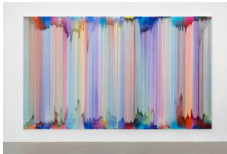

Bernard Frize
Irfan, 2024
Acrylic and resin on canvas
72 7/8 x 63 in. (185 x 160 cm)
(29303)

Bernard Frize
Jobu, 2024
Acrylic and resin on canvas
70 7/8 x 63 in. (180 x 160 cm)
(29302)

Bernard Frize
Zano, 2024
Acrylic and resin on canvas
72 7/8 x 63 in. (185 x 160 cm)
(29300)

Bernard Frize
Kasi, 2024
Acrylic and resin on canvas
72 7/8 x 63 in. (185 x 160 cm)
(29304)

MARIAN GOODMAN GALLERY

Bernard Frize
Voni, 2024
Acrylic and resin on canvas
74 3/4 x 65 in. (190 x 165 cm)
(29306)

Bernard Frize
Tama, 2024
Acrylic and resin on canvas
74 3/4 x 65 in. (190 x 165 cm)
(29308)

Bernard Frize
Geller, 2024
Acrylic and resin on canvas
98 3/8 x 82 5/8 in. (250 x 210 cm) (each)
98 3/8 x 165 3/8 in. (250 x 420 cm) (overall)
(29295)