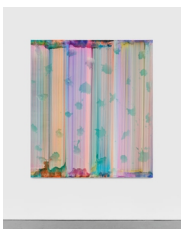

Bernard Frize
Kasi, 2024
Acrylic and resin on canvas
72 7/8 x 63 in. (185 x 160 cm)
(29304)

MARIAN GOODMAN GALLERY

Bernard Frize
Voni, 2024
Acrylic and resin on canvas
74 3/4 x 65 in. (190 x 165 cm)
(29306)

Bernard Frize
Tama, 2024
Acrylic and resin on canvas
74 3/4 x 65 in. (190 x 165 cm)
(29308)

Bernard Frize
Geller, 2024
Acrylic and resin on canvas
98 3/8 x 82 5/8 in. (250 x 210 cm) (each)
98 3/8 x 165 3/8 in. (250 x 420 cm) (overall)
(29295)

Bernard Frize
Milox, 2024
Acrylic and resin on canvas
70 7/8 x 63 in. (180 x 160 cm)
(29296)

Bernard Frize
Vion, 2023
Acrylic and resin on canvas
35 3/8 x 27 1/2 in. (90 x 70 cm)
(29305)

Bernard Frize
Shevi, 2024
Acrylic and resin on canvas
88 5/8 x 114 1/8 in. (225 x 290 cm)
(29298)