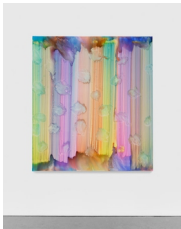

Bernard Frize
Irfan, 2024
Acrylic and resin on canvas
72 7/8 x 63 in. (185 x 160 cm)
(29303)

Bernard Frize
Jobu, 2024
Acrylic and resin on canvas
70 7/8 x 63 in. (180 x 160 cm)
(29302)

Bernard Frize
Zano, 2024
Acrylic and resin on canvas
72 7/8 x 63 in. (185 x 160 cm)
(29300)

Bernard Frize
Kasi, 2024
Acrylic and resin on canvas
72 7/8 x 63 in. (185 x 160 cm)
(29304)

MARIAN GOODMAN GALLERY

Bernard Frize
Voni, 2024
Acrylic and resin on canvas
74 3/4 x 65 in. (190 x 165 cm)
(29306)

Bernard Frize
Tama, 2024
Acrylic and resin on canvas
74 3/4 x 65 in. (190 x 165 cm)
(29308)

Bernard Frize
Geller, 2024
Acrylic and resin on canvas
98 3/8 x 82 5/8 in. (250 x 210 cm) (each)
98 3/8 x 165 3/8 in. (250 x 420 cm) (overall)
(29295)