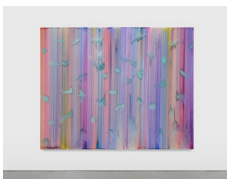

Bernard Frize
Irfan, 2024
Acrylic and resin on canvas
72 7/8 x 63 in. (185 x 160 cm)
(29303)

Bernard Frize
Jobu, 2024
Acrylic and resin on canvas
70 7/8 x 63 in. (180 x 160 cm)
(29302)

Bernard Frize
Zano, 2024
Acrylic and resin on canvas
72 7/8 x 63 in. (185 x 160 cm)
(29300)

Bernard Frize
Kasi, 2024
Acrylic and resin on canvas
72 7/8 x 63 in. (185 x 160 cm)
(29304)

MARIAN GOODMAN GALLERY

Bernard Frize
Voni, 2024
Acrylic and resin on canvas
74 3/4 x 65 in. (190 x 165 cm)
(29306)

Bernard Frize
Tama, 2024
Acrylic and resin on canvas
74 3/4 x 65 in. (190 x 165 cm)
(29308)

Bernard Frize
Geller, 2024
Acrylic and resin on canvas
98 3/8 x 82 5/8 in. (250 x 210 cm) (each)
98 3/8 x 165 3/8 in. (250 x 420 cm) (overall)
(29295)

Bernard Frize
Milox, 2024
Acrylic and resin on canvas
70 7/8 x 63 in. (180 x 160 cm)
(29296)

Bernard Frize
Vion, 2023
Acrylic and resin on canvas
35 3/8 x 27 1/2 in. (90 x 70 cm)
(29305)

Bernard Frize
Shevi, 2024
Acrylic and resin on canvas
88 5/8 x 114 1/8 in. (225 x 290 cm)
(29298)