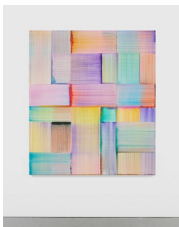

MARIAN GOODMAN GALLERY

BERNARD FRIZE *Shadows, Spirits and Clouds*

Marian Goodman Gallery Los Angeles
16 November 2024 – 18 January 2025

MAIN GALLERY

Bernard Frize
Etom, 2024
Acrylic and resin on canvas
74 3/4 x 65 in. (190 x 165 cm)
(29301)

Bernard Frize
Irfan, 2024
Acrylic and resin on canvas
72 7/8 x 63 in. (185 x 160 cm)
(29303)

Bernard Frize
Jobu, 2024
Acrylic and resin on canvas
70 7/8 x 63 in. (180 x 160 cm)
(29302)

Bernard Frize
Zano, 2024
Acrylic and resin on canvas
72 7/8 x 63 in. (185 x 160 cm)
(29300)

Bernard Frize
Kasi, 2024
Acrylic and resin on canvas
72 7/8 x 63 in. (185 x 160 cm)
(29304)

MARIAN GOODMAN GALLERY

Bernard Frize
Voni, 2024
Acrylic and resin on canvas
74 3/4 x 65 in. (190 x 165 cm)
(29306)