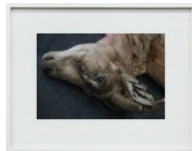

Decay Station, ISOLDE, CERN, Meyrin, 2019
Inkjet print
Image: 59 7/8 x 122 7/8 in. (152 x 312.2 cm)
Frame: 63 3/4 x 126 7/8 x 2 3/8 in. (161.8 x 322.2 x 6 cm)
Edition of 6
(25726)

LOWER FLOOR