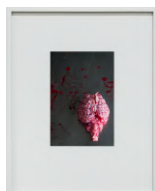

Gehirn (Encephalon), Leibniz IZW, Berlin, 2016
Inkjet print
Image: 10 5/8 x 7 1/8 in. (27 x 18 cm)
Frame: 21 3/8 x 17 x 1 in. (54.3 x 43.2 x 2.5 cm)
Edition of 6
(20447)