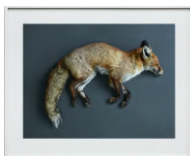

Rotfuchs (Vulpes vulpes), Leibniz IZW, Berlin, 2017
Inkjet print
Image: 27 1/8 x 36 1/4 in. (69 x 92.1 cm)
Frame: 36 5/8 x 45 1/8 x 1 5/8 in. (93.1 x 114.7 x 4 cm)
Edition of 6
(20453)