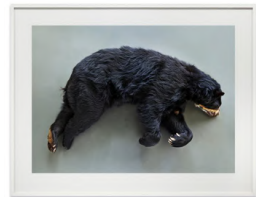

CRYPT

Brillenbär (Tremarctos ornatus), Leibniz IZW, Berlin, 2018
Inkjet print
Image: 55 7/8 x 77 3/4 in. (142 x 197.6 cm)
Frame: 71 3/8 x 92 1/2 x 2 3/8 in. (181.3 x 234.9 x 6 cm)
Edition of 6
(23570)