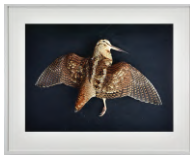

Waldschnepfe (Scolopax rusticola), Leibniz IZW, Berlin, 2024
Inkjet print
Image: 20 x 27 5/8 in. (50.7 x 70.1 cm)
Frame: 28 1/8 x 35 3/8 x 1 3/8 in. (71.5 x 89.8 x 3.5 cm)
Edition of 6
(28715)